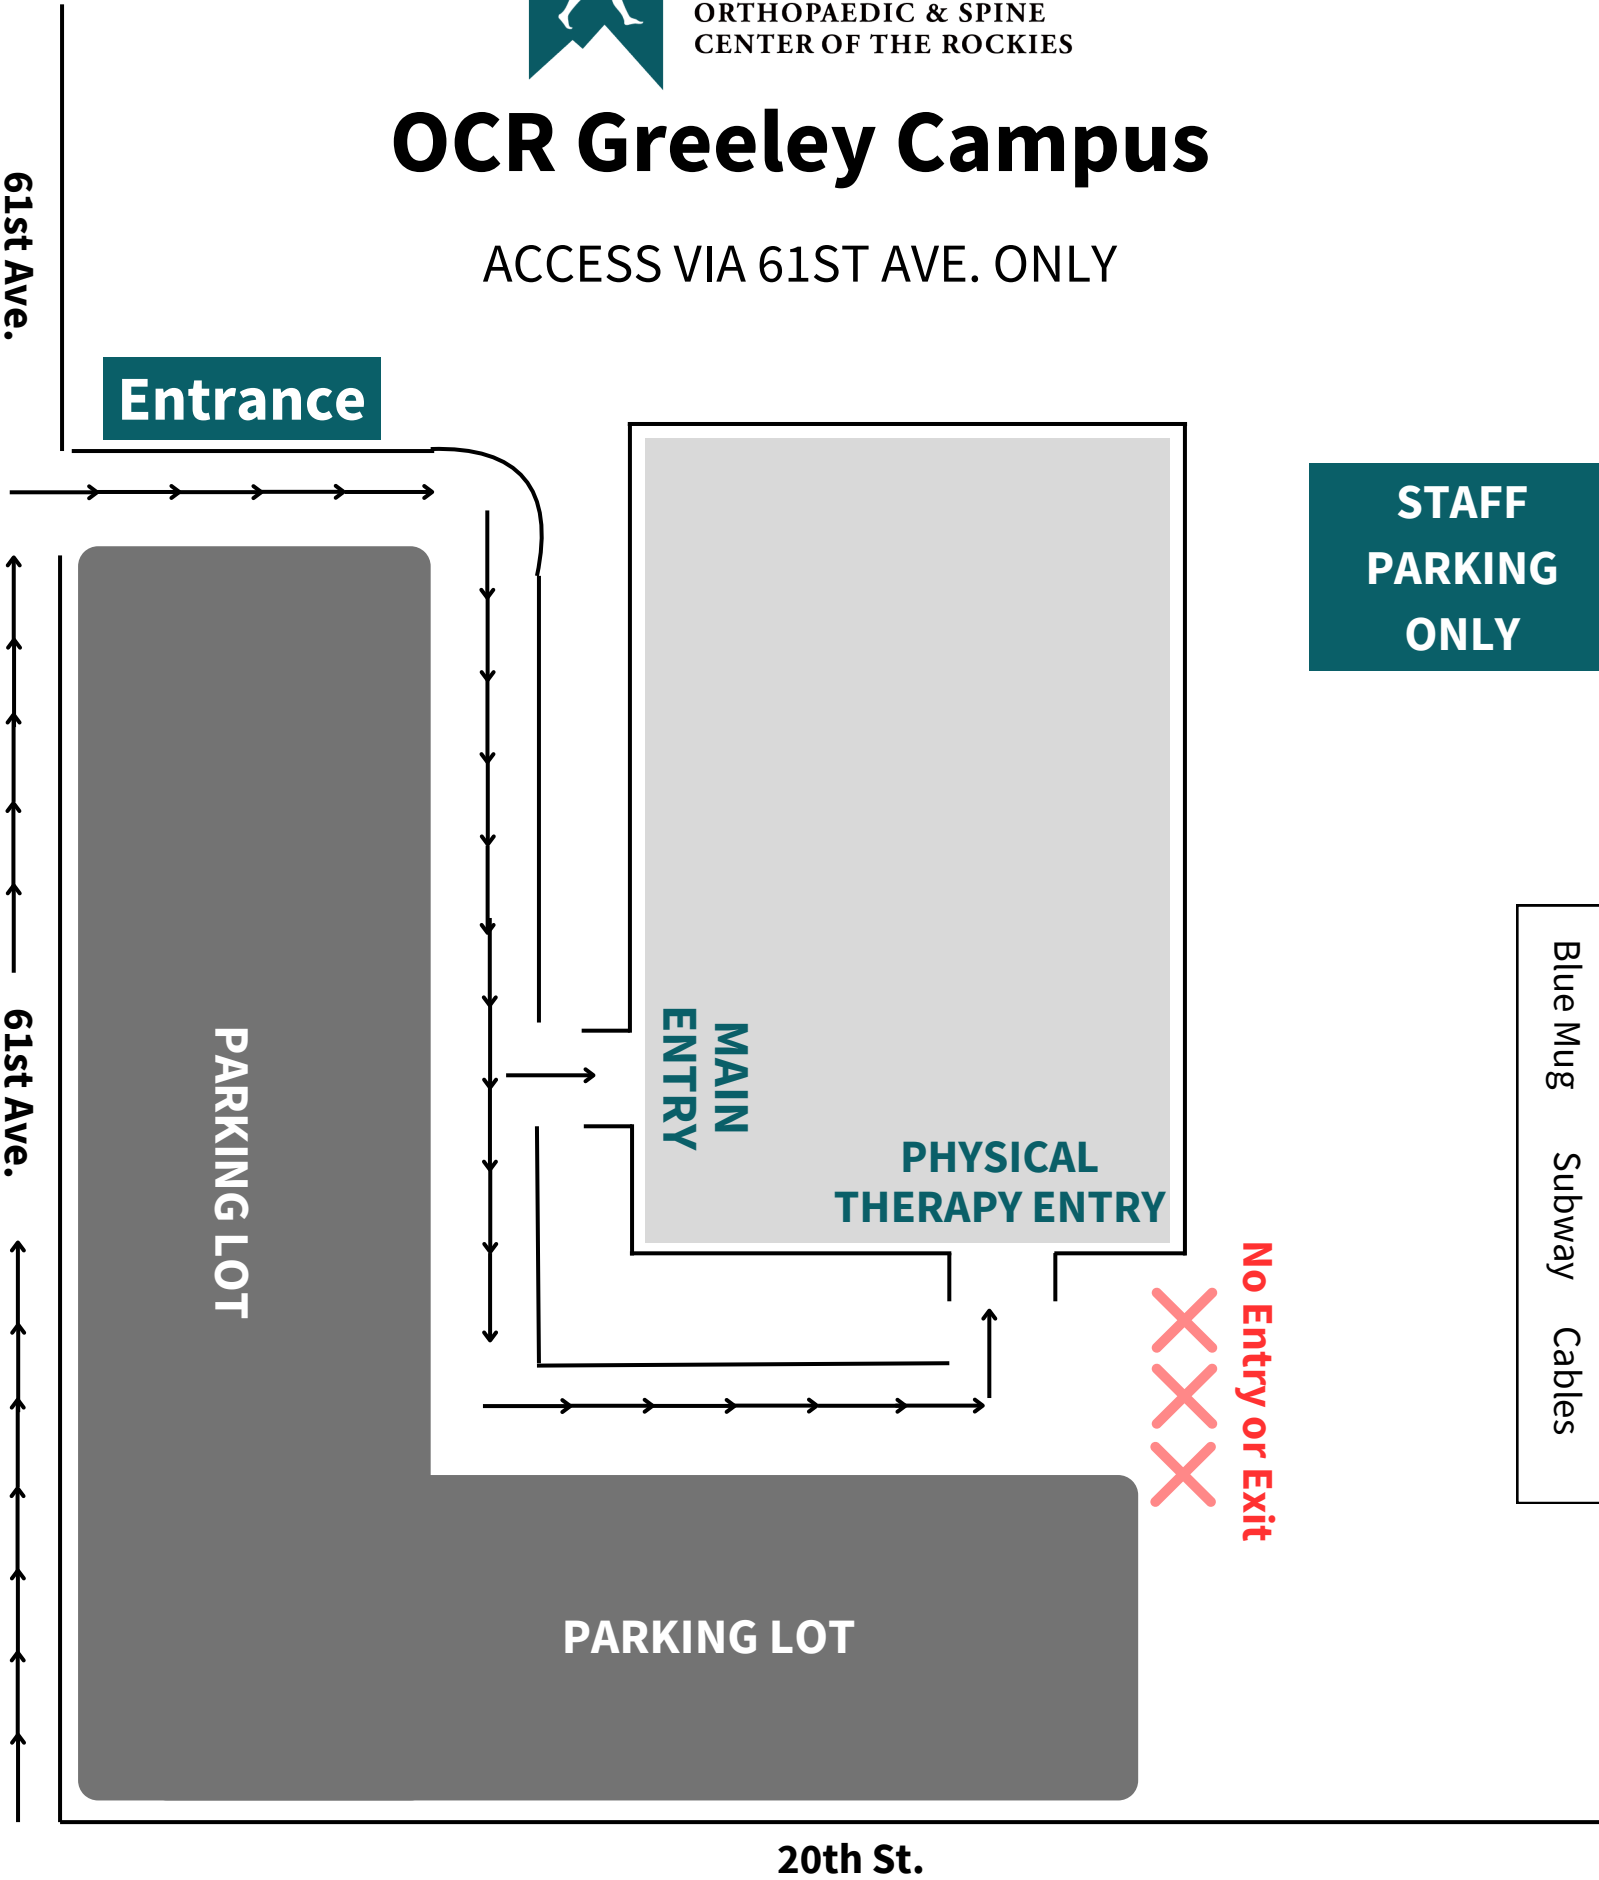

OCR

ORTHOPAEDIC & SPINE
CENTER OF THE ROCKIES

OCR Greeley Campus

ACCESS VIA 61ST AVE. ONLY

Entrance

**STAFF
PARKING
ONLY**

PARKING LOT

**MAIN
ENTRY**

**PHYSICAL
THERAPY ENTRY**

No Entry or Exit

- Blue Mug
- Subway
- Cables

PARKING LOT

20th St.

61st Ave.

61st Ave.